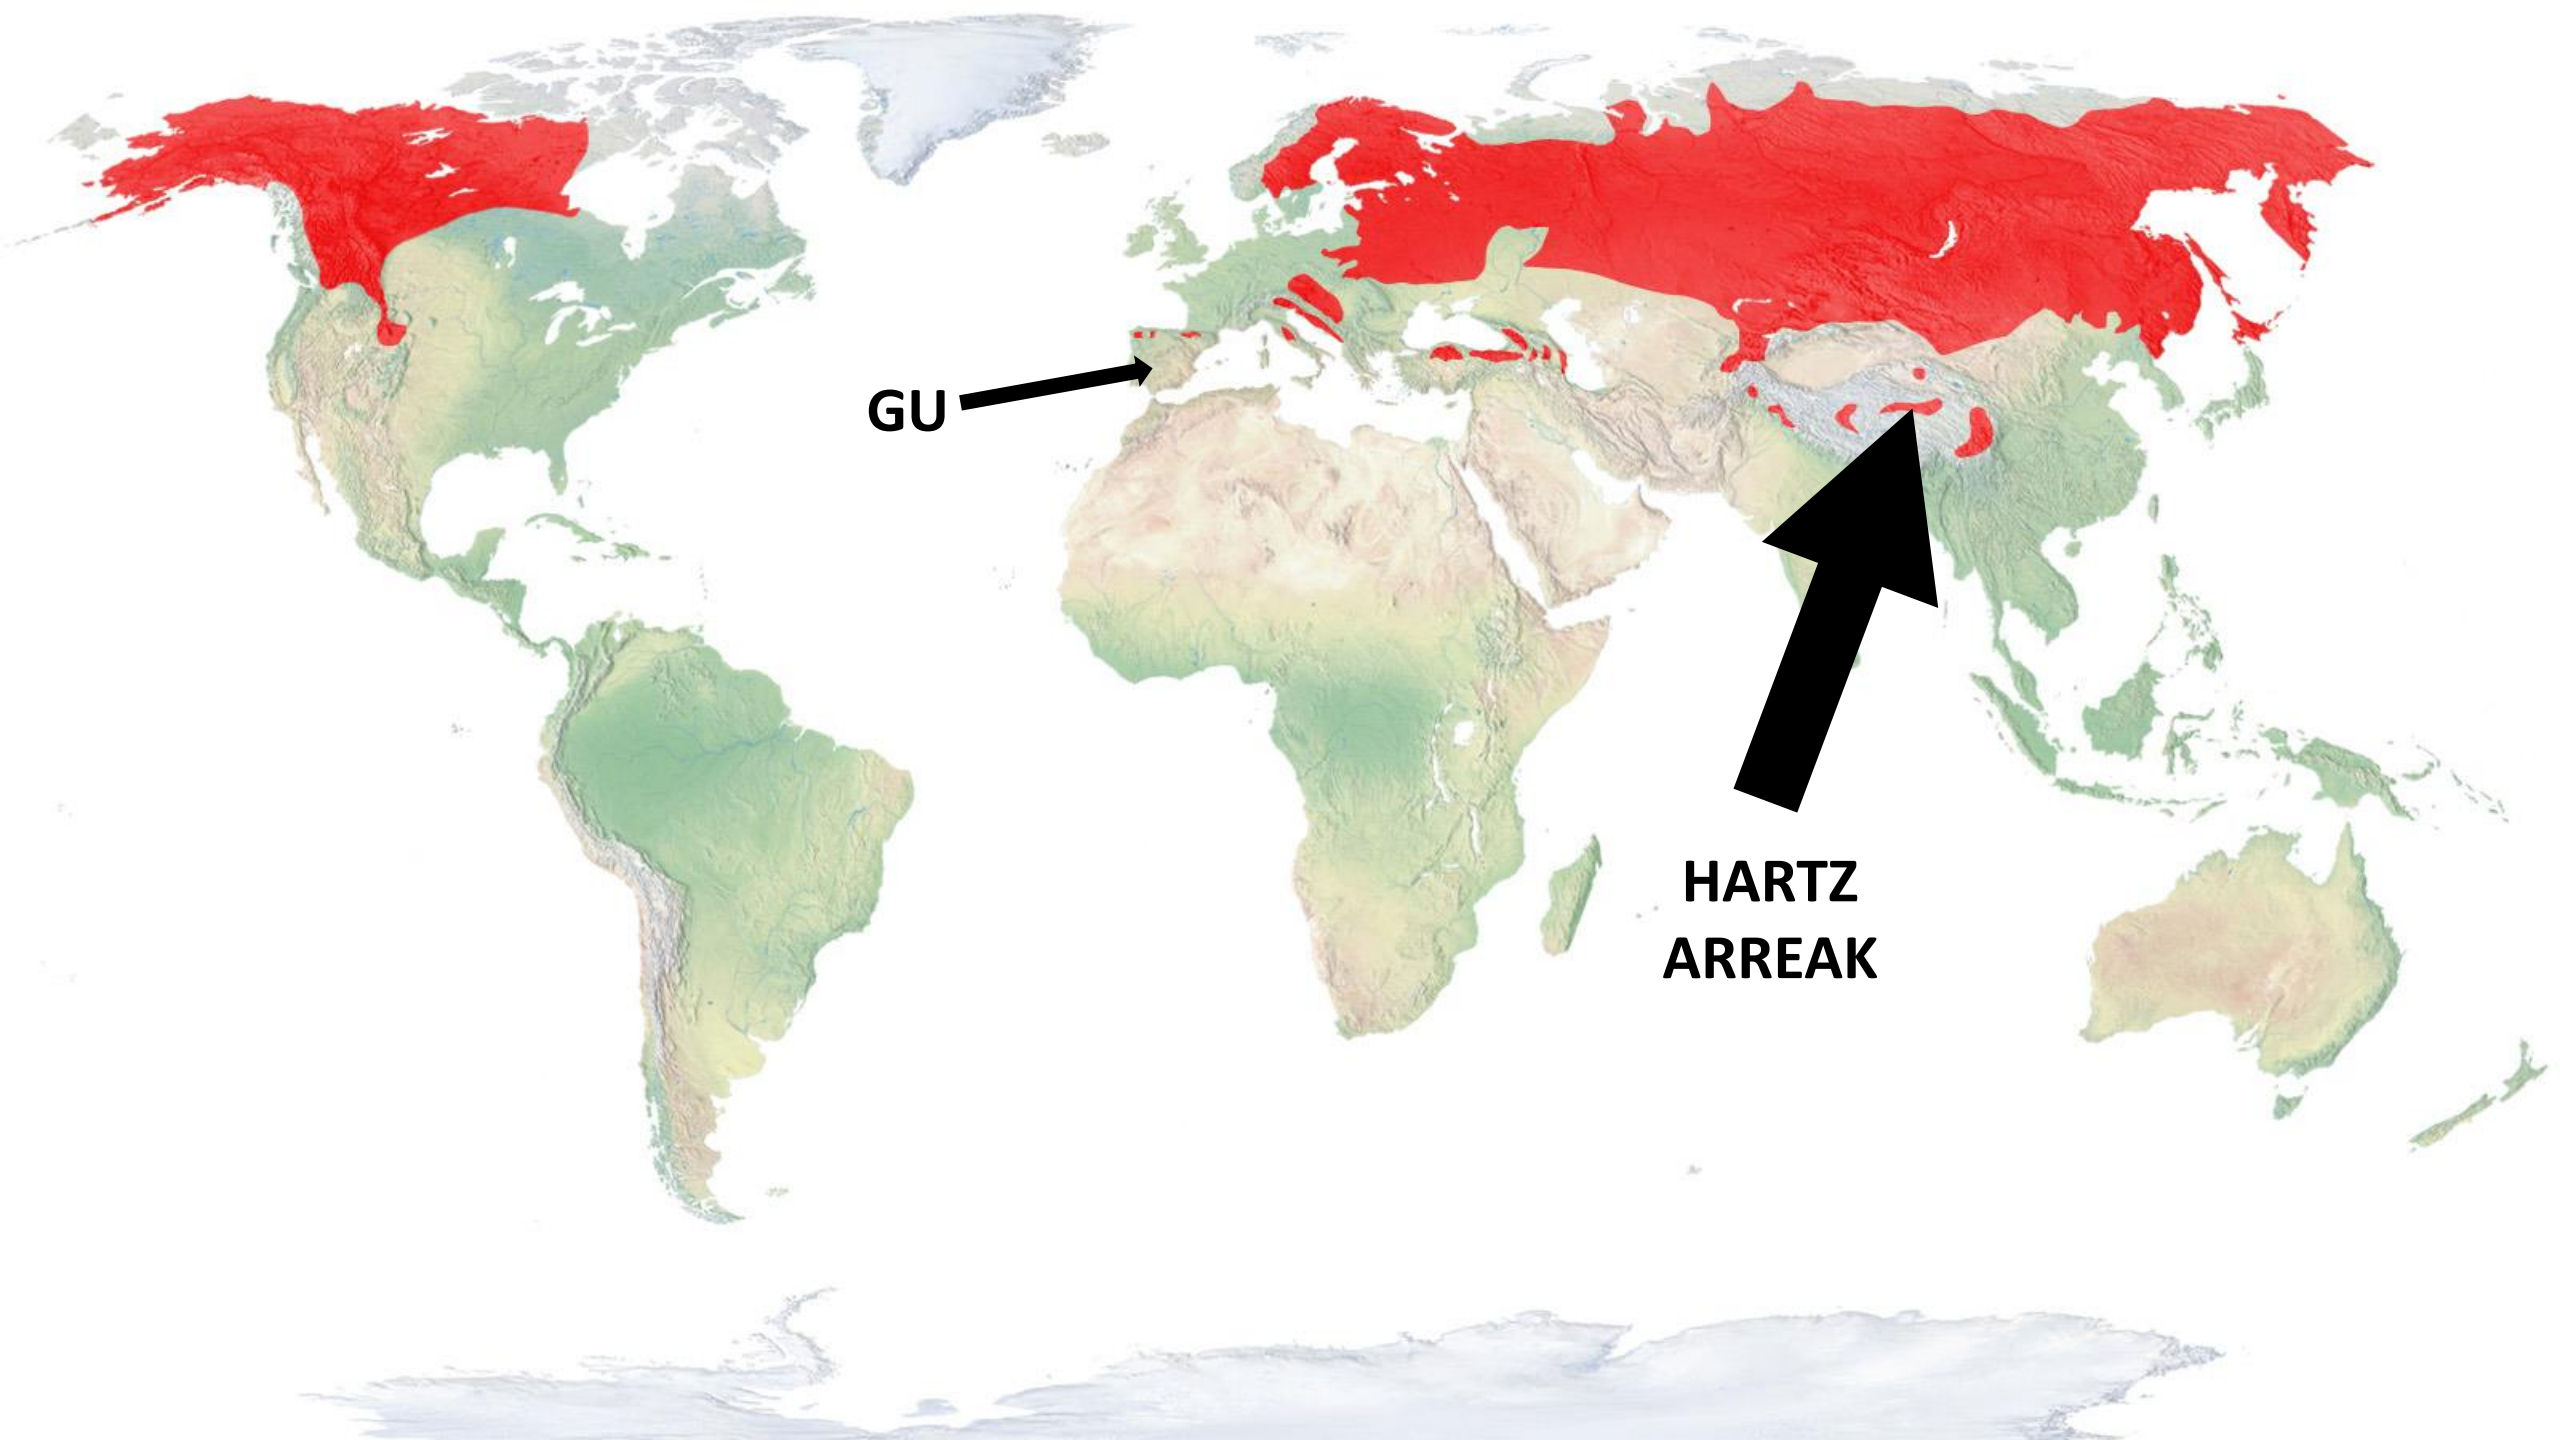

GU

**HARTZ
ARREAK**