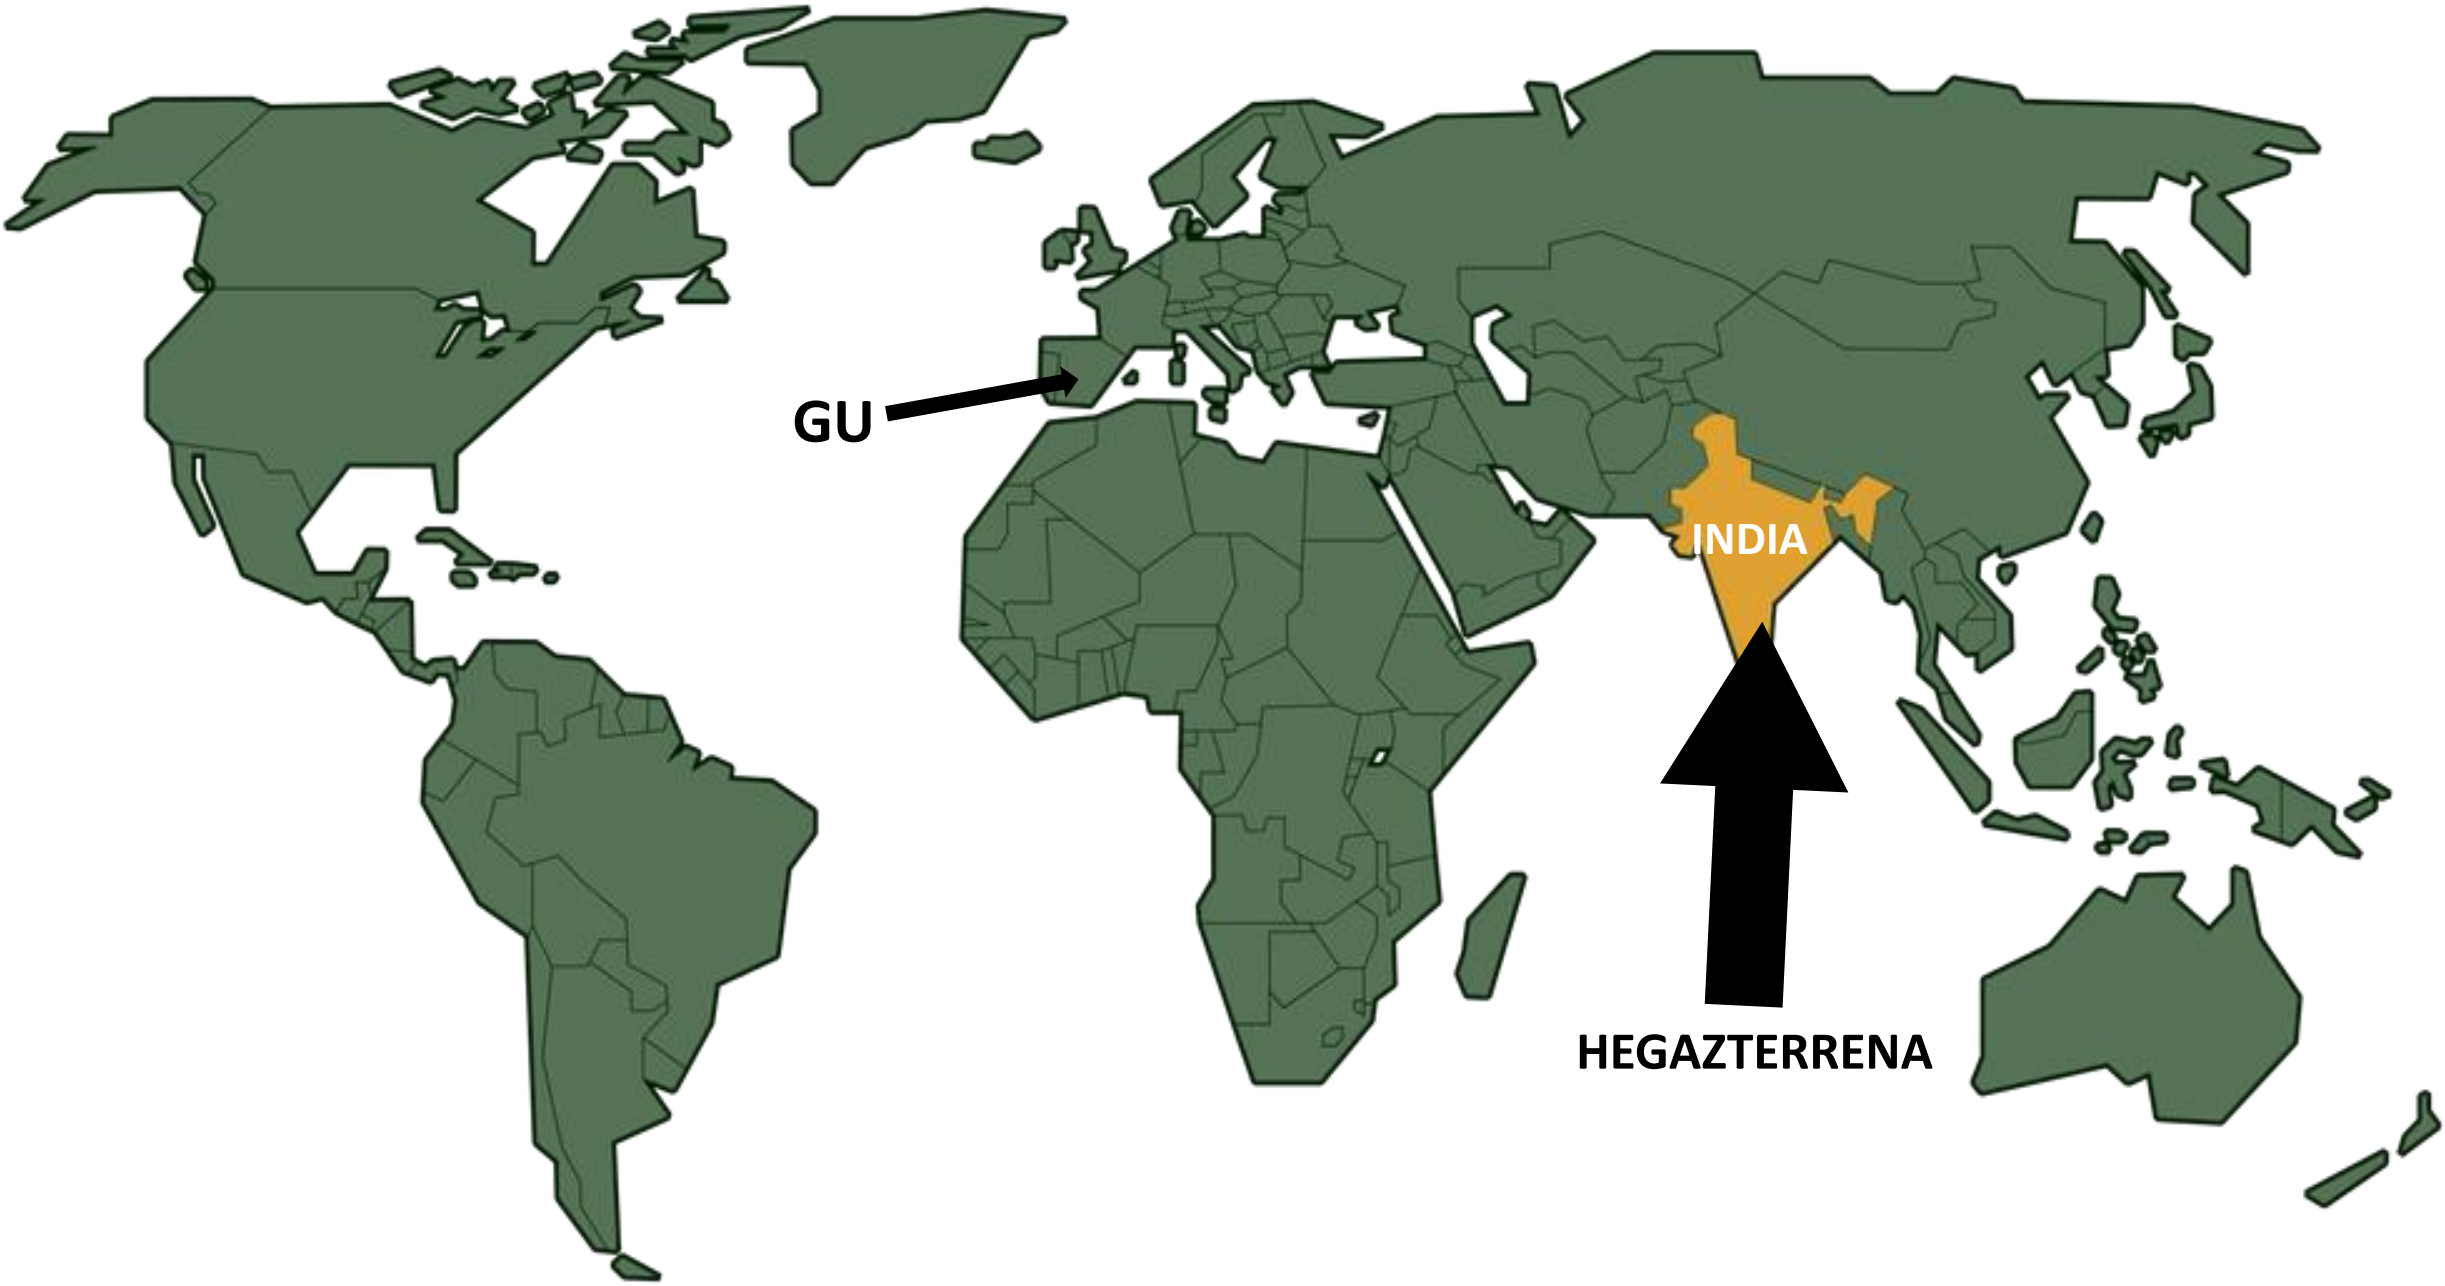

A vibrant tropical landscape featuring a dense forest of palm trees and lush greenery. In the foreground, a large, textured tree trunk with distinct horizontal rings is visible on the left side. The background is filled with various types of palm trees and other tropical plants under a bright blue sky with scattered white clouds. A white circular graphic is overlaid on the left side of the image, containing the text 'OIHAN TROPIKALA'.

**OIHAN
TROPIKALA**

A giant panda is shown in profile, walking from left to right on a thick, dark brown wooden log. The panda has a thick coat of fur, with black patches on its ears, around its eyes, on its limbs, and a large black stripe running down its back. The rest of its fur is a light tan or yellowish-brown color. The background is a lush green forest with many thin, vertical tree trunks, suggesting a bamboo forest. The lighting is bright, highlighting the texture of the panda's fur and the wood of the log.

UGAZTUNAK
dira eta 1-3
KUME bitarte
izaten dituzte.

**Ilajea
KAMUFLATZEKO
baliagarria da.**

HEGAZTERRENA

HEMEAK:
95 CM NEURTZEN dute.
2,75 – 4 KG PISATZEN
dute gutxi
gorabehera.

HARRAK:
1 - 1,15 M NEURTZEN
dute
4 -6 KG PISATZEN dute
gutxi gorabehera.